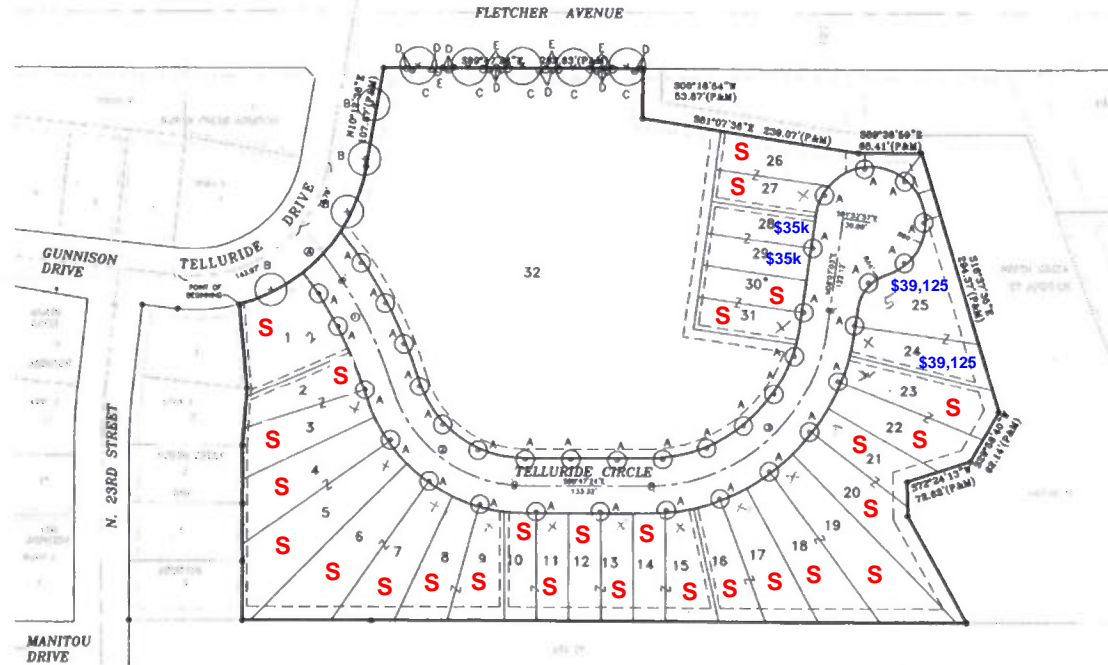

# NORTH CREEK 7TH ADDITION

## STREET TREE PLAN

AVAILABLE LOTS

STREET TREES & LANDSCAPE SCREENING SCHEDULE

KEY	LOCATION	COMMON NAME	BOTANICAL NAME	SIZE @ PLANTING	PLANTING METHOD	DESIGN			QUANTITY	
						SPRD.	HT.	LANDSCAPE	STREET	
A	Starview Circle	Prairie Crabapple	Malus "Prairie Fire"	5'-6'	B & B	20'	25'			36
B	North 23rd Street	Skyline Honey locust	Gleditsia triacanthos inermis "Skyline"	1 1/2" cal.	B & B	30'	35'			4
*C	Fletcher Avenue	Autumn Gold Ginkgo	Ginkgo biloba	1 1/2" cal.	B & B	40'	60'			5
D	Fletcher Avenue	Dogwood, Redosier	Cornus sericea	30"-36"	B & B or Cont	8'	7'		16	
E	Fletcher Avenue	Juniper, Tabletop Blue	Juniperus scopulorum "Tabletop Blue"	18"-24"	B & B or Cont	6'	4'		7	

\*EXISTING

TREES SHOWN ALONG FLETCHER AVENUE AND TELLURIDE DRIVE WERE PREVIOUSLY APPROVED AND BONDED FOR UNDER NORTH CREEK RETIREMENT ADDITION.